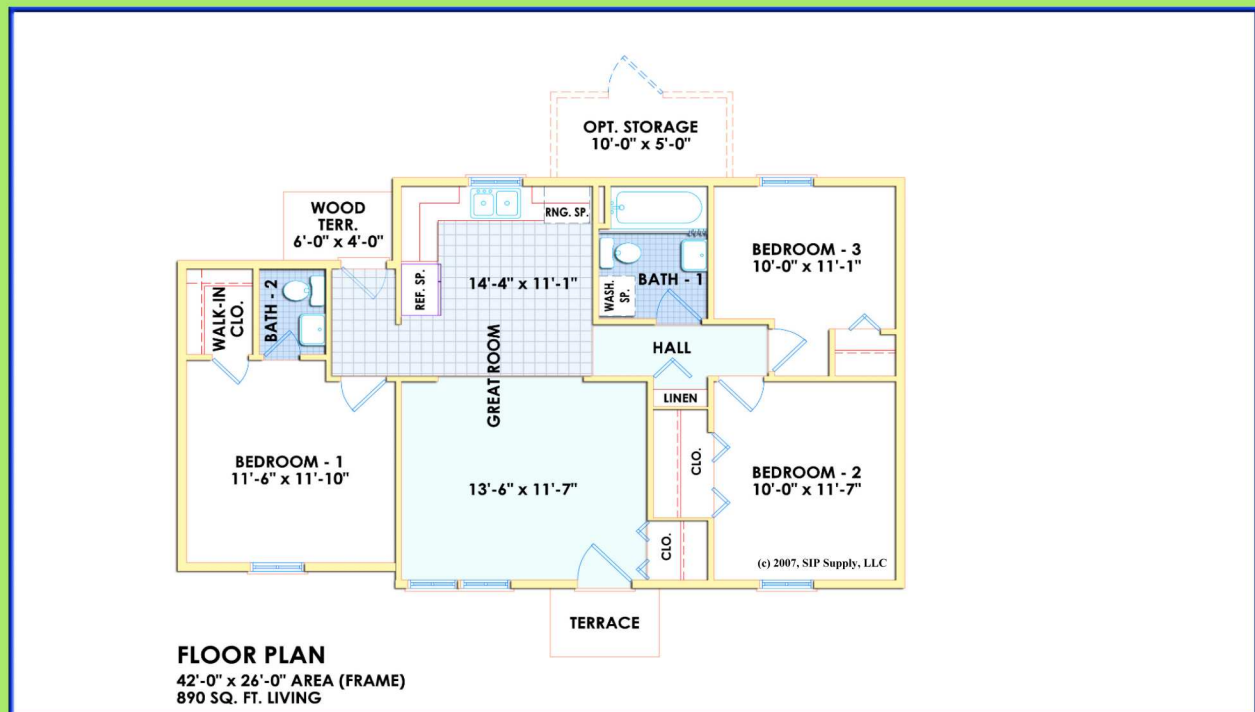

GREENIX™ HOMES

Greener | Cleaner
Safer | Stronger

Model: B005

Greenix Features

- . This SIP KIT is an Exterior SIP Shell Only
- . Up to 60% Energy Savings
- . R25, R40 Insulation Values
- . Superior Strength Structure
- . Fire Resistant, Storm Resistant
- . Solid Core Exterior Walls
- . Increased Indoor Air Quality
- . Vaulted Ceilings

Typical SIP KIT Specifications:

- . Greenix 4.5" Polyurethane SIP - R-25 Exterior Wall
- . Greenix 6.5" Polyurethane SIP - R-40 Roof
- . Pre-cut in Factory
- . Installation Manual & Panel Layout
- . Full Set of Plans to Complete Home
- . Panels Numbered and Sorted
- . SIP Screws, Foam Sealants

"B" Series

Greenix Model: B005

- . 3 Bedroom
- . 2 Bathroom
- . 890 Square Feet

www.GreenixHomes.com

A SIP SUPPLY, LLC company, www.SIPsupply.com

All square footage is approximate. Renderings are artists' concepts. Please refer to quote sheet for exact square footage and SIP Kit specifications.